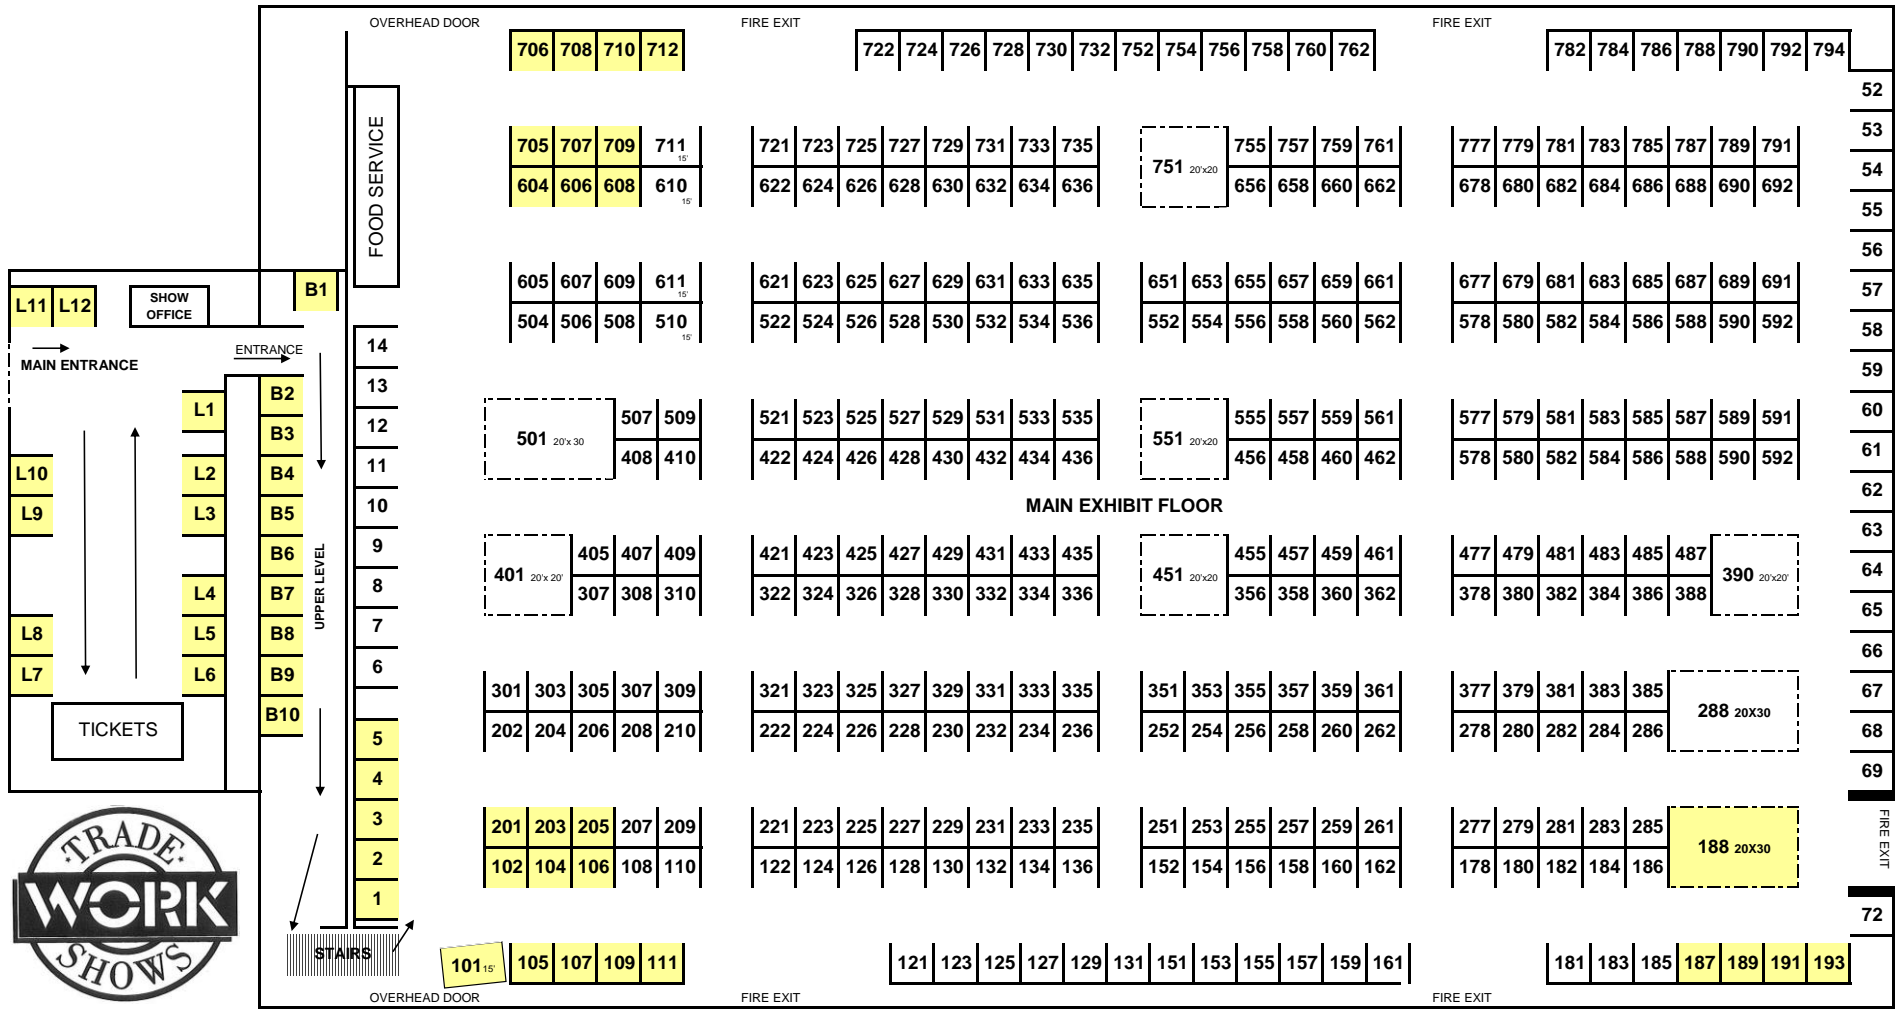

SUBURBAN HOME SHOW Floorplan

Note: Shaded booths are Friday Setup Only!

Produced and Managed by
McCarey Exposition Management, Inc.
 388 East Main Street
 Middletown, NY 10940

Rockland Community College
SUNY Rockland Field House